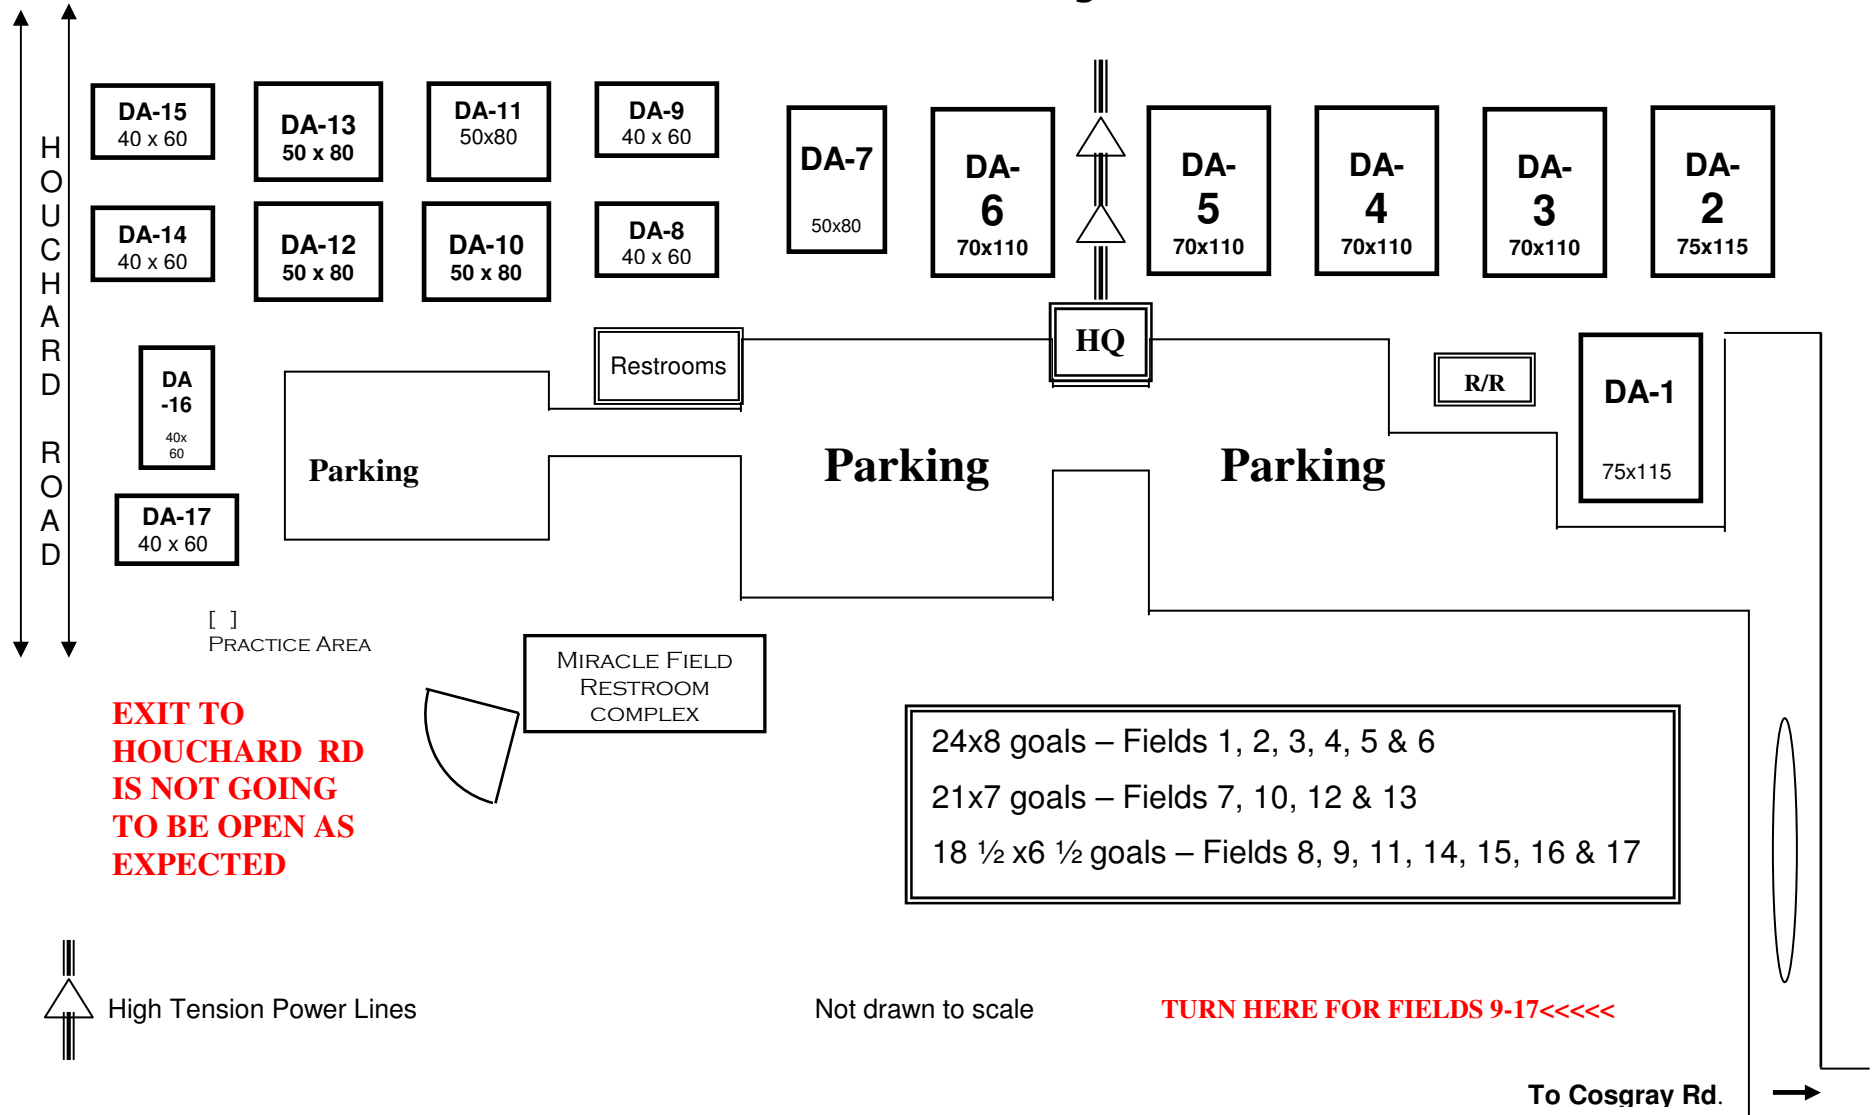

Darree Fields

Fall
2009

6259 Cosgray Road, Dublin, 43016, at Shier Rings (approx. 1 mile south of SR-161/Post Road intersection)

DSL Recreation Program

SOFTBALL FIELDS

Revised: 9/16/2009