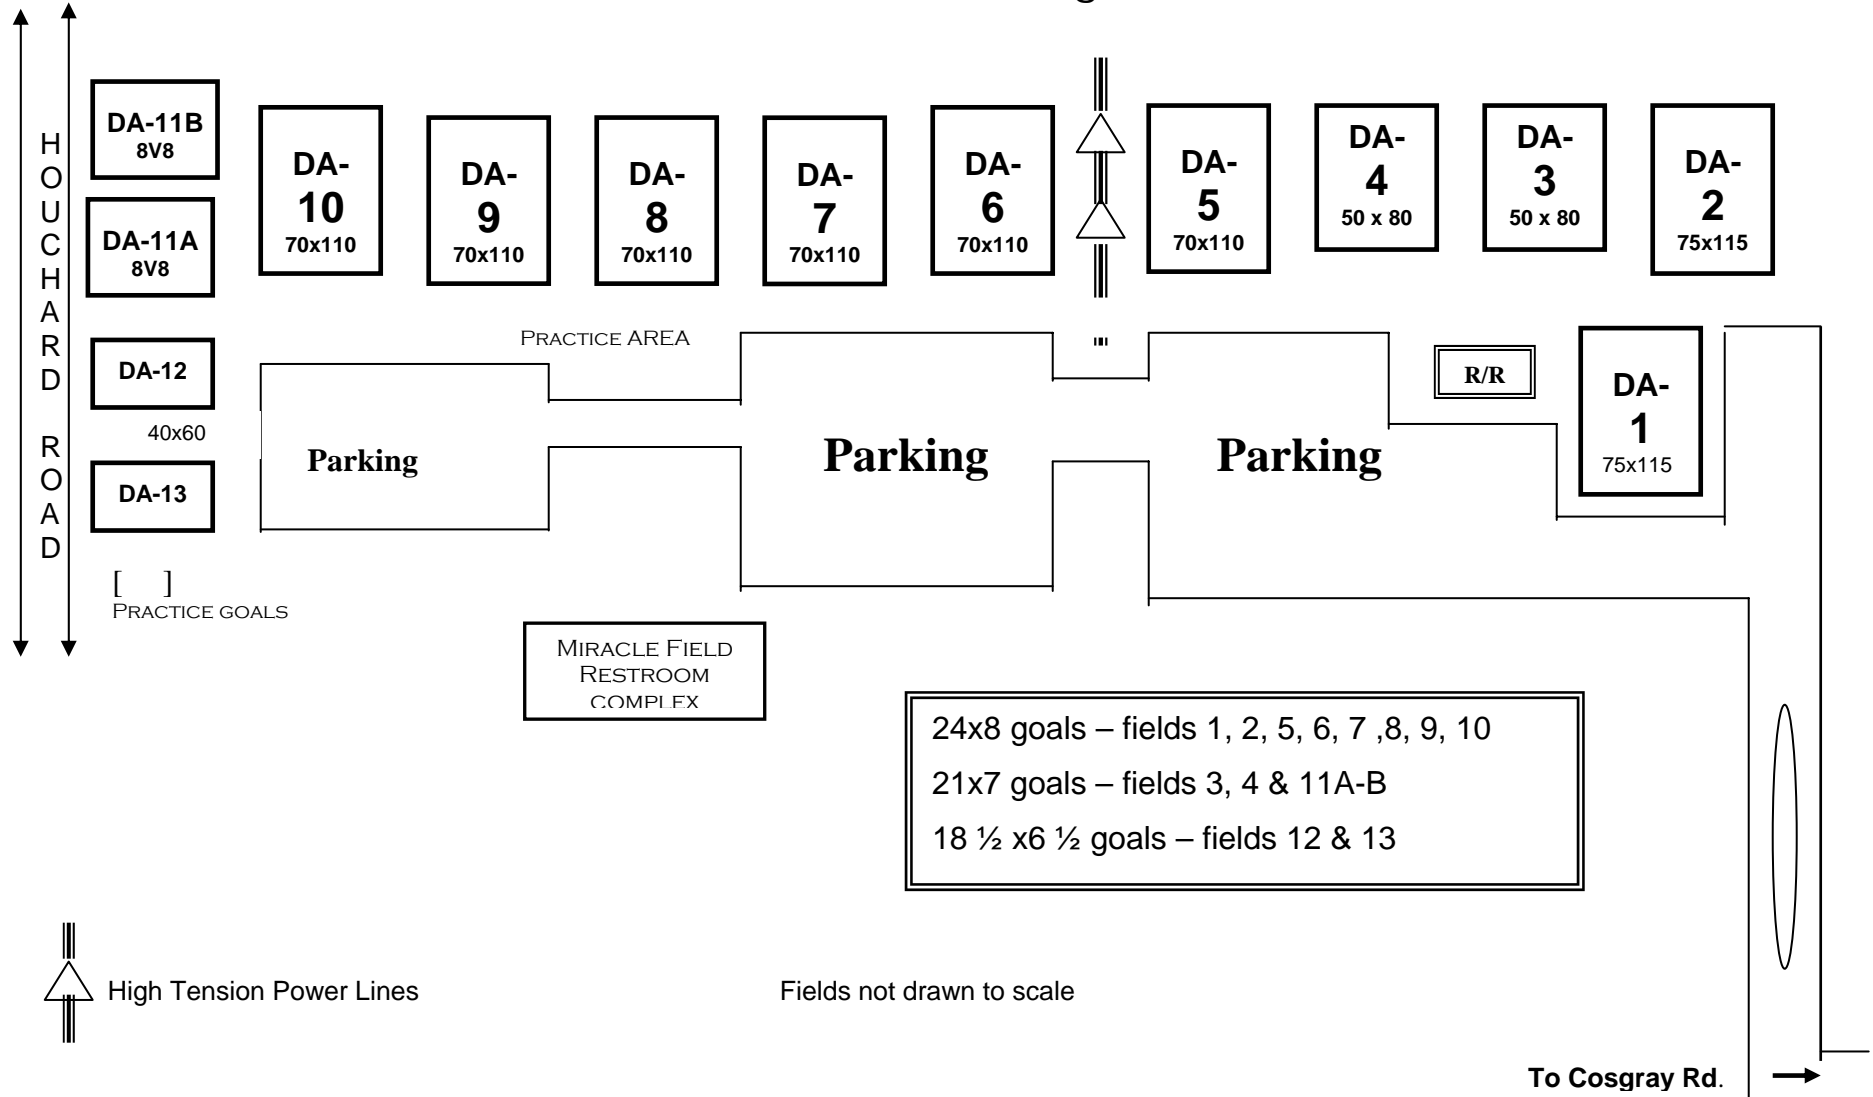

Darree Fields

6259 Cosgray Road, Dublin, 43016, at Shier Rings (approx. 1 mile south of SR-161/Post Road intersection)

Fall
2008

DSL Recreation Program

Revised: 9/18/2008