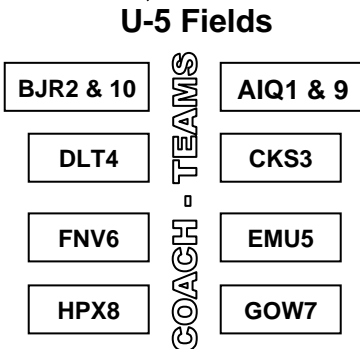

Avery Park

*7501 Avery Road, Dublin, OH 43017

Fall 2008

Recreation Program

Coaches/Teams (C) and Parents/Spectators (P) – Please stand on designated side of fields

Keep Dublin beautiful – stash your trash

AVERY ROAD

South Parking Lot

Observe the "No Parking" signs at Avery and Hawk's Nest subdivision

Use north parking lot whenever possible.

- 24x8 goals – fields 1 & 2
- 21x7 goals – fields 3 & 4
- 18 1/2x6 1/2 goals – fields 5 thru 11
- 12x6 goals – fields 12 thru 17